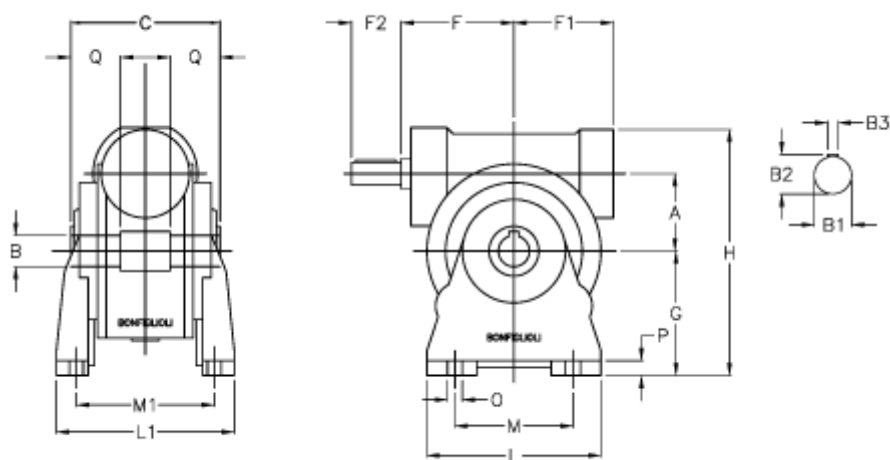

Article number: 3901044035200

Description: Worm gear with solid input shaft
VF 44A-35-HS

Measures

a	= 44.6	F1 = 54	P = 10
B	= 18	g = 72	Q = 24.5
B1 E7	= 11	H = 143	
B2	= 12.5	L = 90	
B3 H9	= 4	L1 = 98	
C	= 64	m = 52	
Description = VF 44A-xx-HS	M1 = 81.0		
F	= 54.0	O = 8.5	